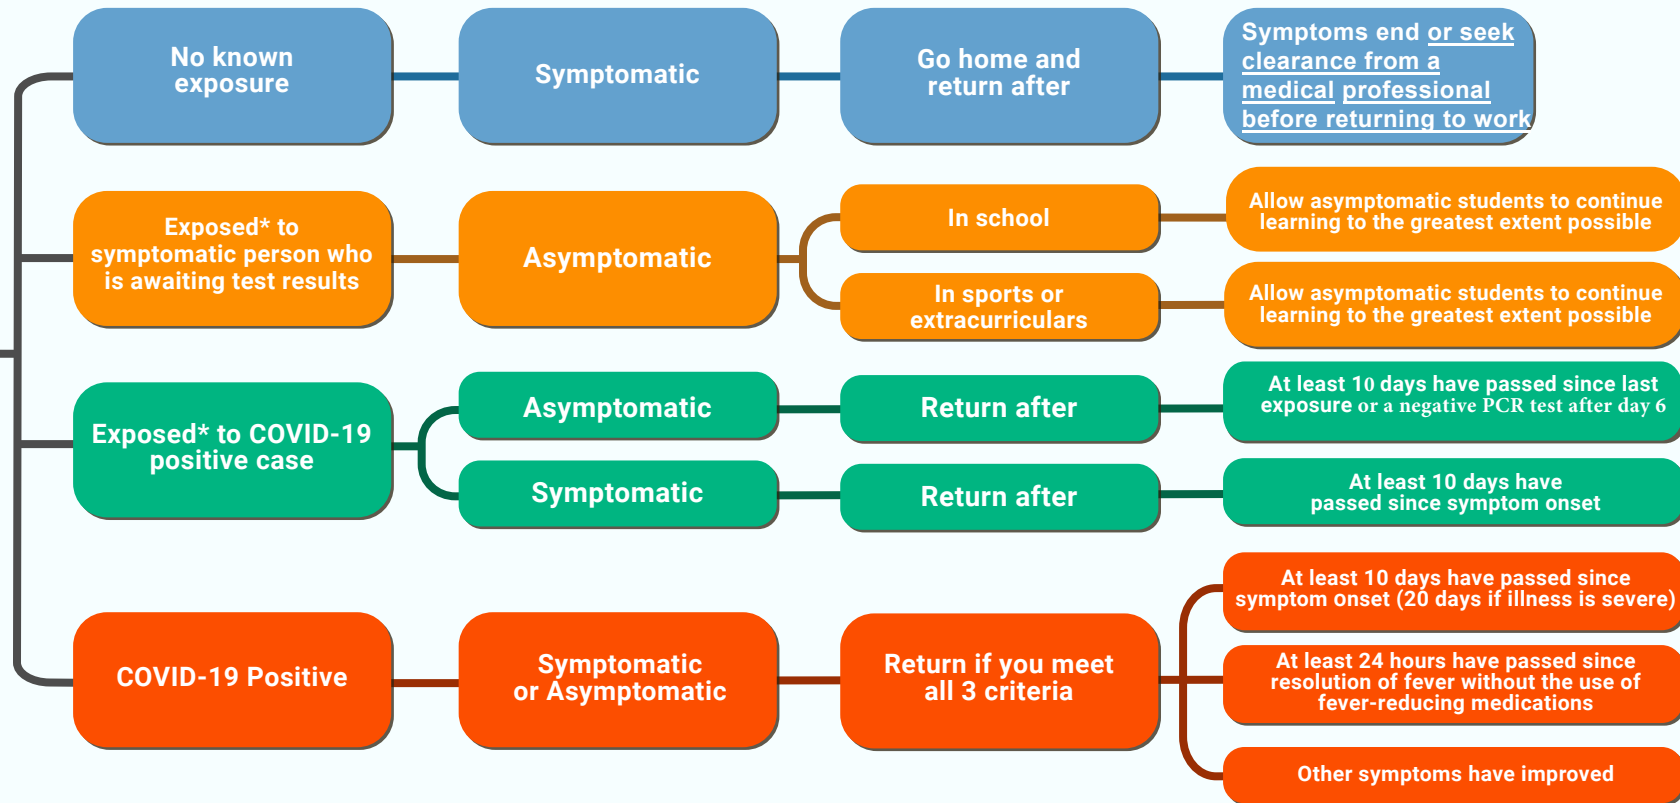

# CORONAVIRUS

## SCSB DECISION TREE

**YOU ARE:**

\*Per CDC, exposure is close contact of 6 feet or less for 15 minutes or more.

Contact at greater than 6 feet or for less than 15 minutes is generally not sufficient to transmit the virus.